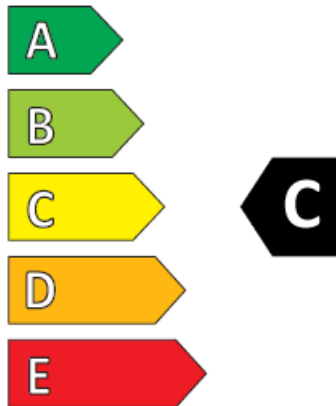

**SP WINTER VAN01**  
**225/65R16C**  
**112R (110)**

**ENERG** 

**DUNLOP SPWVN01**

**329891**

**225/65R16C 112R (110)**

**C2**

2020/740