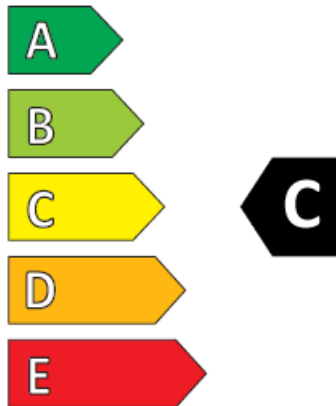

SP WINTER VAN01
225/65R16C
112R (110)

ENERG 

DUNLOP SPWVN01

329891

225/65R16C 112R (110)

C2

2020/740