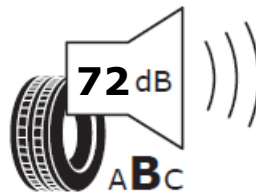

SP VAN01
155R13C
90P (89)

DUNLOP SPVAN01

330982

155R13C 90P (89)

C2

2020/740