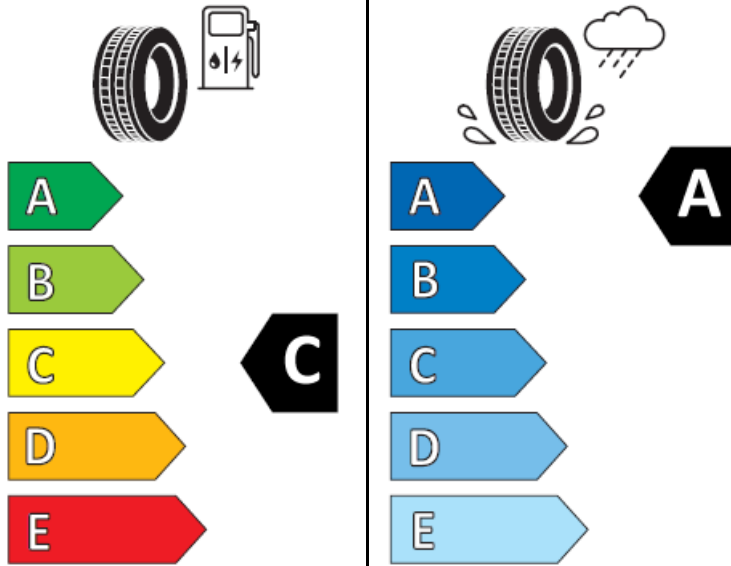

SP VAN01
155R13C
90P (89)

DUNLOP SPVAN01

330982

155R13C 90P (89)

C2

2020/740