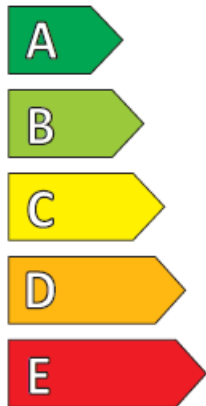

SP VAN01
155R13C
90P (89)

ENERG

DUNLOP SPVAN01

330982

155R13C 90P (89)

C2

C

A