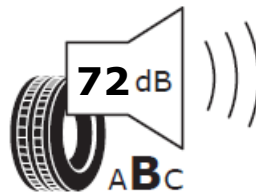

SP VAN01
155R13C
90P (89)

ENERG

DUNLOP SPVAN01

330982

155R13C 90P (89)

C2

C

A