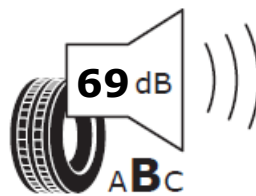

SP SPORT LM705W
185/60R15
84H

ENERG 

DUNLOP LM705W

339357

185/60R15 84H

C1

D

A