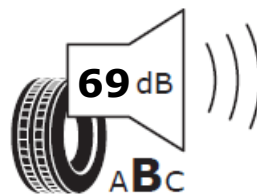

SP SPORT LM705W
195/55R16
87V

ENERG 

DUNLOP SPLM705W

339369

195/55R16 87V

C1

D

A