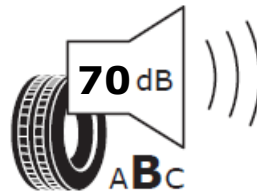

SP SPORT LM705W
215/55R16
97W

XL

DUNLOP SPLM705W

339378

215/55R16 97W

C1

C

A