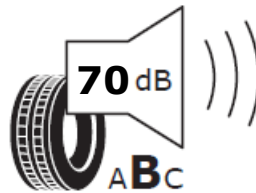

SP SPORT LM705W
205/55R17
95W

XL

DUNLOP SPLM705W

339385

205/55R17 95W

C1

C

A