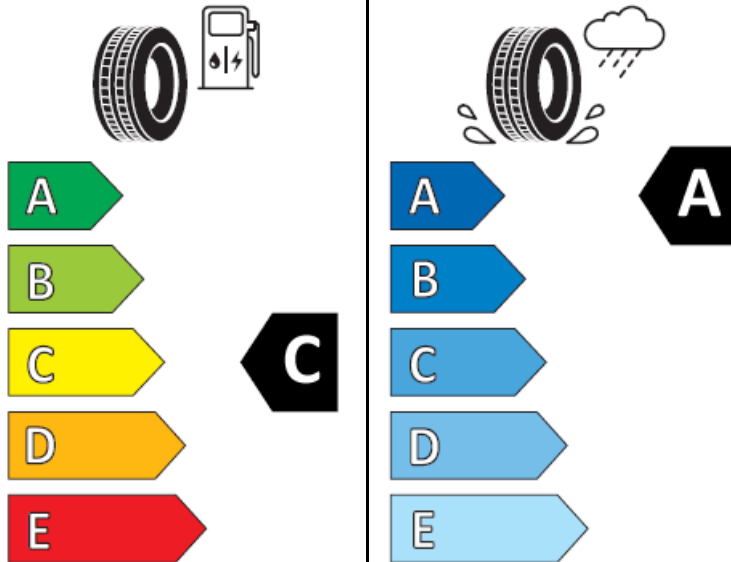

SP SPORT LM705W
215/55R18
99V

XL

DUNLOP SPLM705W

339399

215/55R18 99V

C1

2020/740