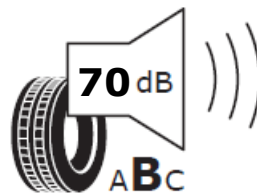

SP SPORT LM705W
245/45R18
100W

XL

ENERG

DUNLOP SPLM705W

339406

245/45R18 100W

C1

C

A

2020/740